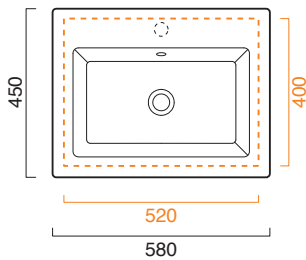

CE EN 14688 - CL20