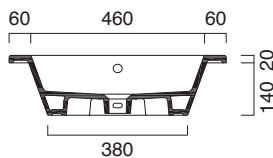

CE EN 14688 - CL20