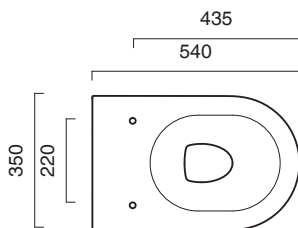

É sconsigliato l'abbinamento con cassetta tradizionale alta e flussometro.
Not suitable for high level cistern and flush valve.
*Die Kombination mit Spülkästen niedriger Bauhöhe sowie Druckknopfspüler wird
nicht empfohlen.*

Per elevate prestazioni di scarico settare la cassetta a 6 litri.
For high flushing performance, please set the cistern to 6 liters per flush.
*Um eine optimale Spülleistung zu gewährleisten empfiehlt Catalano die
Wassermenge im Spülkasten auf 6L einzustellen.*

Tutti i diritti sulla presente scheda appartengono a Ceramica Catalano S.p.A. in via esclusiva. È vietata la copia, la pubblicazione, la distribuzione o la riproduzione (anche parziale), se non autorizzata per iscritto.
All rights in the present form belong exclusively to Ceramica Catalano S.p.A. It is strictly forbidden to copy, publish, distribute or reproduce it (including any partial reproduction), without prior written permission.