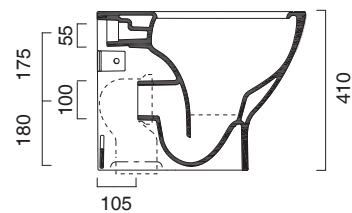

É sconsigliato l'abbinamento con cassetta tradizionale alta e flussometro.
Not suitable for high level cistern and flush valve.
*Die Kombination mit Spülkästen niedriger Bauhöhe sowie Druckknopfspüler wird
nicht empfohlen.*

Per elevate prestazioni di scarico settare la cassetta a 6 litri.
For high flushing performance, please set the cistern to 6 liters per flush.
*Um eine optimale Spülleistung zu gewährleisten empfiehlt Catalano die
Wassermenge im Spülkasten auf 6L einzustellen.*

Tutti i diritti sulla presente scheda appartengono a Ceramica Catalano S.p.A. in via esclusiva. È vietata la copia, la pubblicazione, la distribuzione o la riproduzione (anche parziale), se non autorizzata per iscritto.
All rights in the present form belong exclusively to Ceramica Catalano S.p.A. It is strictly forbidden to copy, publish, distribute or reproduce it (including any partial reproduction), without prior written permission.