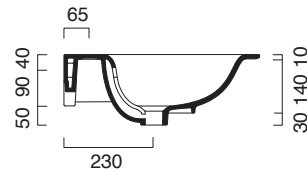

CE EN 14688 - CL20