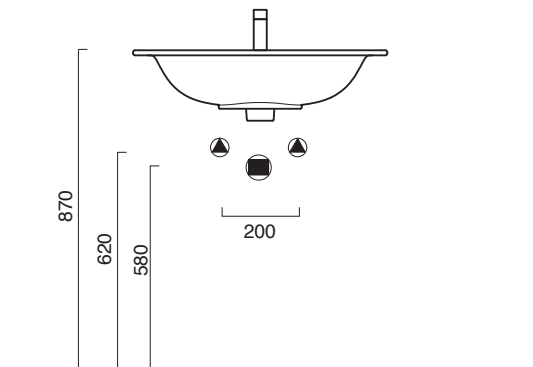

CE EN 14688 - CL20