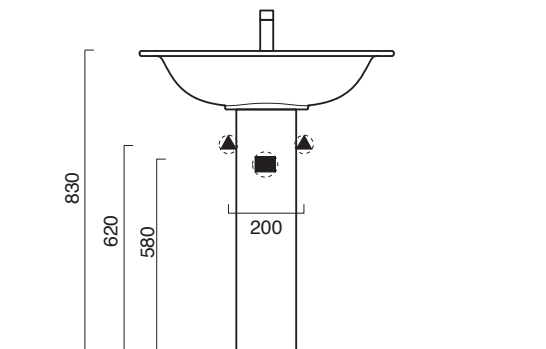

CE EN 14688 - CL20