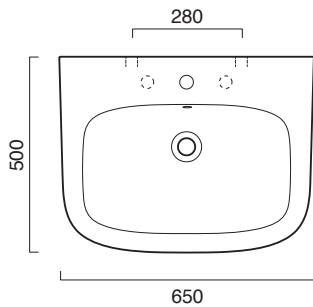

CE EN 14688 - CL20