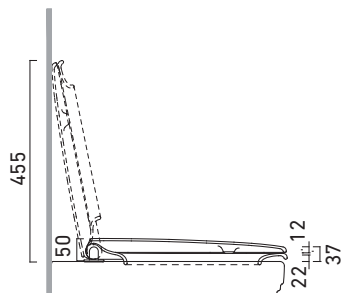

fori ceramica
ceramic hole