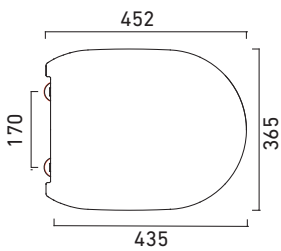

COPRIVASO SOFT-CLOSE

CATALANO
THE ESSENCE OF CERAMICS

cod. 5SSSTF00

Sedile soft-close in resina inalterabile.
Unalterable Resin Soft-close Toilet Seat.
Abattant soft-close en résine inaltérable.

distanza tra le cerniere
distance between hinges