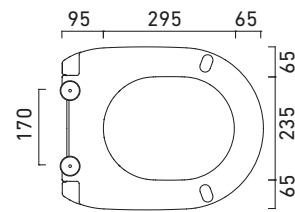

fori ceramica
ceramic hole