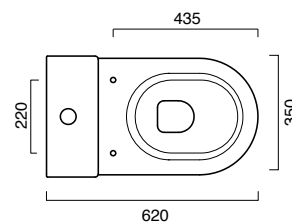

ENTRATA ACQUA WATER ENTRY WASSERZULAUF

photo ■ 2D dwg ■

3D dwg ■