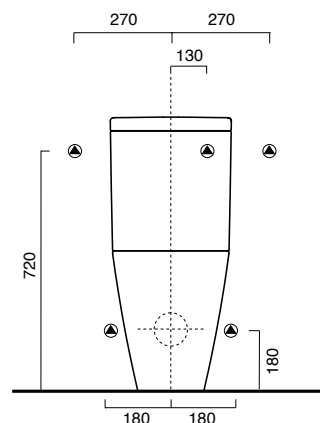

ENTRATA ACQUA WATER ENTRY WASSERZULAUF

photo ■ 2D dwg ■

3D dwg ■