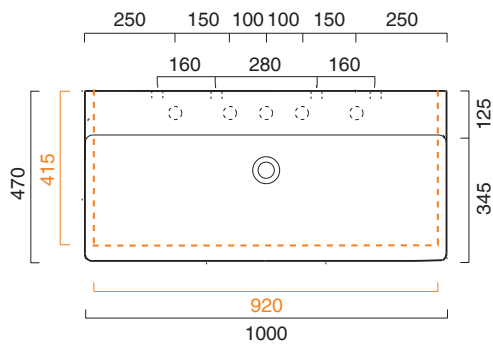

CE EN 14688 - CL00