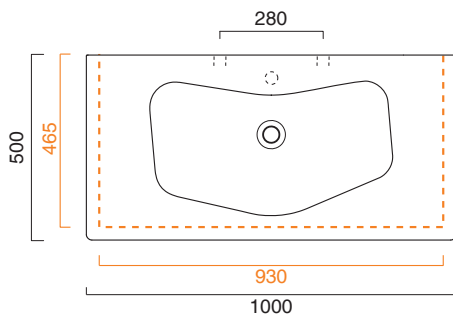

CE EN 14688 - CL00