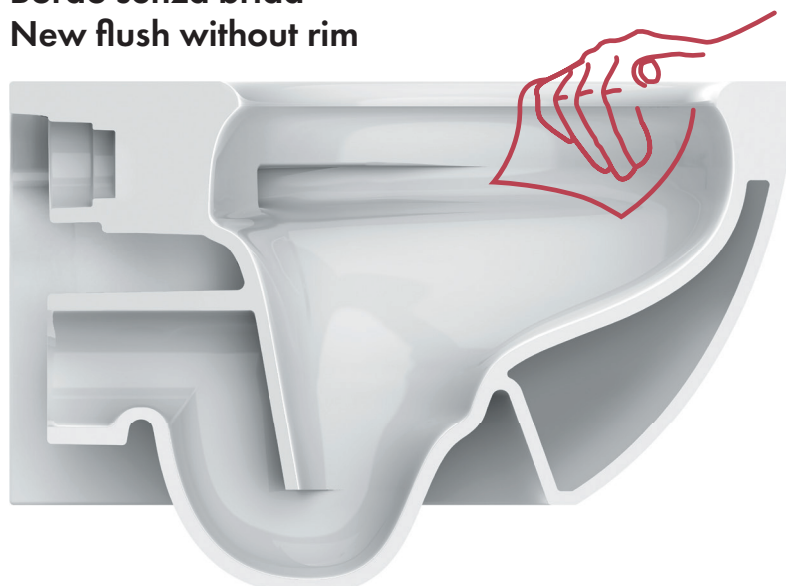

Over silent, over clean.

With Catalano's Newflush[®] powerful vortex system, the WC flushing performance is optimized for a cleaner pan. This technology guarantees a more silent flushing, a lower consumption of water and an effective cleaning action. With no rims, there is a continuous surface for an easier cleaning. So, Newflush[®] means more comfort and more environmental sustainability.

Riconoscimenti | Awards

2018

2016

reddot award 2016
winner

Scarico a vortice
Vortex flushing

Bordo senza brida
New flush without rim

SCHEDE
TECNICHE

SPECIFICATIONS